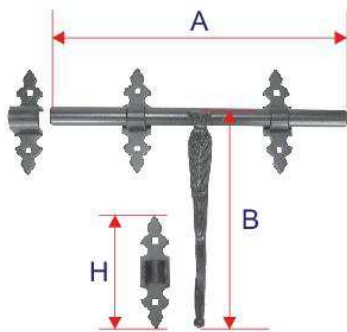

Ref. 73052

HERRAJES IRONWORKS

BxH: Ø80x75

Ref. 73054

BxH: 125x65

Ref. 73211

BxH: Ø40x50

Ref. 73212

BxH: 250x90

Ref. 73280

BxH: 200x90

Ref. 73282

REF.	A (mm)	B (mm)	H (mm)
73283	400	280	110
73284	500	280	110
73285	600	280	110

REF.	B (mm)	H (mm)
73920	35	150
73921	35	200
73922	35	250
73923	35	300
73924	35	400
73925	35	500